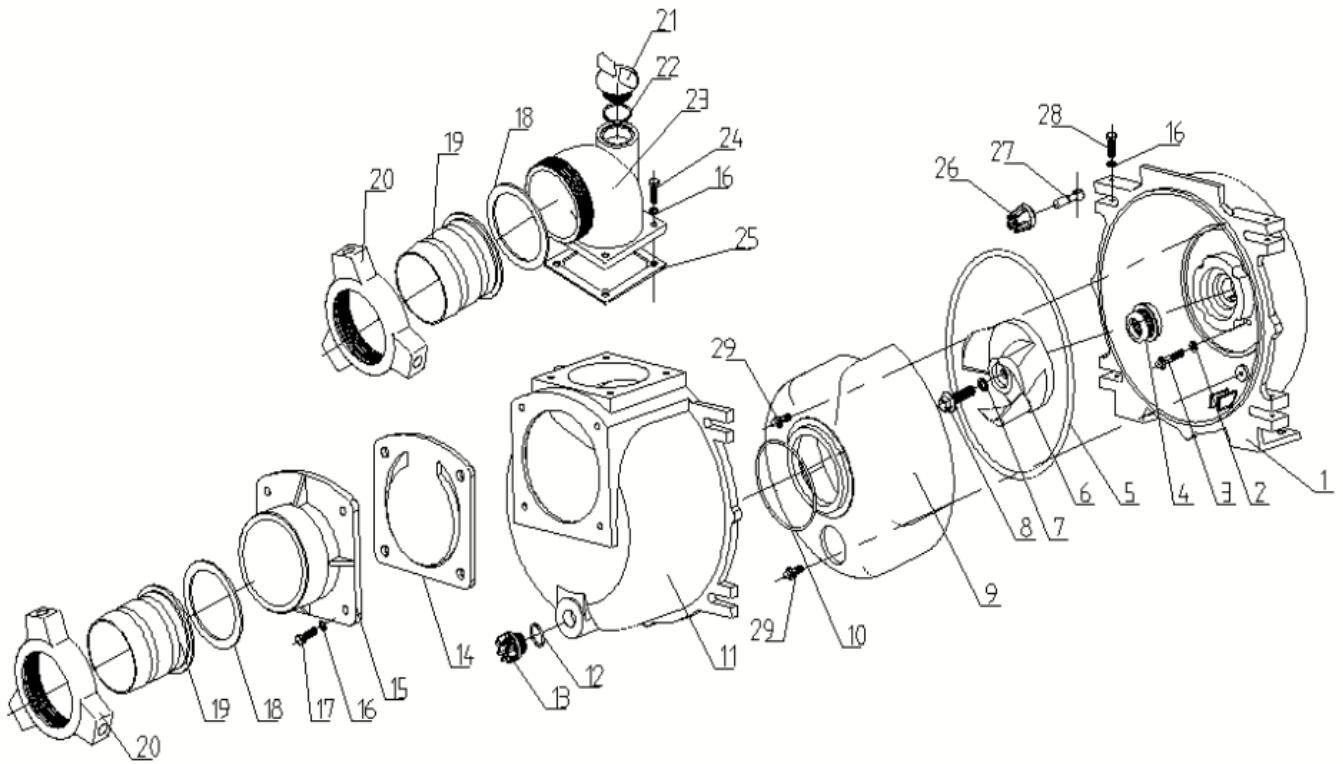

# 6" WATER TRANSFER PUMP PARTS LIST

**SKU:** 125 85.572.429

NO	Name	Part Number	Qty
1	Pump Cover	85.572.436B	1
2, 3	Bolt M8*40		4
4**	Silicon Carbide Mechanical Seal	85.572.444B	1
5**	Pump Body O-ring Viton Seals		1
6	Impeller	85.572.434B	1
7, 8	Bolt M12*30 Washer		1
9	Volute	85.572.437B	1
10**	Volute O-ring Viton Seals		1
11	Pump Body	85.572.438B	1
12, 13	Drain Plug & O-ring	85.572.441B	1
14**	Check Valve Viton Seals		1
15	Inlet Flange	85.572.440B	1
16, 17	Bolt M12*45 Washer		4

NO	Name	Part Number	Qty
18**	Pipe Sealed Washer Viton Seals		2
19	Pipe		2
20	Spanner		2
21,22	Cast Iron Priming Plug & O-ring	85.572.441B	1
23	Outlet Flange	85.572.435B	1
16, 24	Bolt M12*40 Washer		4
25**	Outlet's Sealed Washer		1
26, 27, 28	Quick Bolt	85.572.443B	4
29	Bolt M6*20		2
30	Strainer		1
31	Clamp		3
	Seal Kit With Mechanical Seal includes all items marked with **	85.572.442B	